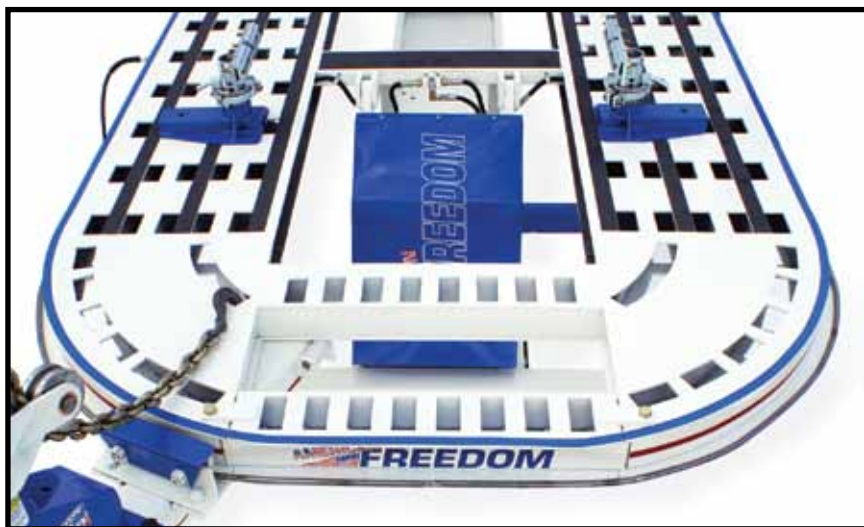

# American Freedom

USA Made  
Frame Machine

Call: 1-800-445-8244  
Visit: [AutoBodyShop.Com](http://AutoBodyShop.Com)

Made  
in the USA

Quick connect hydraulic couplers, five each side, ten total.

Movable towers that ride on a track. Choose 2, 3 or 4 towers

## Specifications

- Length of bed: (top) 20 ft. (610 cm)
- Length w/towers extended: 24 ft. 1 in. (734 cm)
- Width of bed: 88 in. (224 cm)
- Width w/towers extended: 11 ft. 4 in. (345 cm)
- Width of treadway: 26.25 in. (67 cm)
- Width between treadways: 35.5 in. (90 cm)
- Overall height: 9 ft. 11 in. (302 cm) Twr hds lwr: 9 ft. 1 in. (277 cm)
- Loading height: 12 in. (30 cm)
- Working height: 12 in. (30 cm) up to 42 in. (107 cm)
- Hydraulics: 10 ton (9 metric ton), all elec. over hyd. or all air over hyd.
- Power required for electric: 120v, 20 amp dedicated service.
- Optional tower configurations: 2, 3 or 4 towers
- Tie downs: 222
- Lift capacity: 9,900 lbs. (4491 kg)

Specifications are subject to change without notice.  
 Specifications above are for 20 ft. (610 cm) 3 tower model

### Combination Package 9020029

Ask about our other popular optional tools.

Working height, 12 in. (30 cm) up to 42 in. (107 cm)  
 Lowers to a loading height of 12 in. (30 cm)

Choose between  
 20 ft. (610 cm)  
 or 22 ft. (671 cm)  
 2, 3 or 4 tower models.