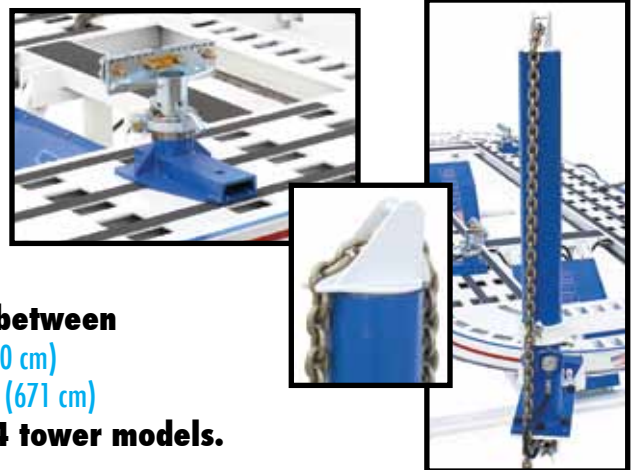

## Specifications

- Length of bed: (top) 20 ft. (610 cm)
- Length w/towers extended: 24 ft. 1 in. (734 cm)
- Width of bed: 88 in. (224 cm)
- Width w/towers extended: 11 ft. 4 in. (345 cm)
- Width of treadway: 26.25 in. (67 cm)
- Width between treadways: 35.5 in. (90 cm)
- Overall height: 9 ft. 11 in. (302 cm) Twr hds lwr: 9 ft. 1 in. (277 cm)
- Loading height: 12 in. (30 cm)
- Working height: 12 in. (30 cm) up to 42 in. (107 cm)
- Hydraulics: 10 ton (9 metric ton), all elec. over hyd. or all air over hyd.
- Power required for electric: 120v, 20 amp dedicated service.
- Optional tower configurations: 2, 3 or 4 towers
- Tie downs: 222
- Lift capacity: 9,900 lbs. (4491 kg)

Specifications are subject to change without notice.  
 Specifications above are for 20 ft. (610 cm) 3 tower model

### Combination Package 9020029

Ask about our other popular optional tools.

Working height, 12 in. (30 cm) up to 42 in. (107 cm)  
 Lowers to a loading height of 12 in. (30 cm)

Choose between  
 20 ft. (610 cm)  
 or 22 ft. (671 cm)  
 2, 3 or 4 tower models.